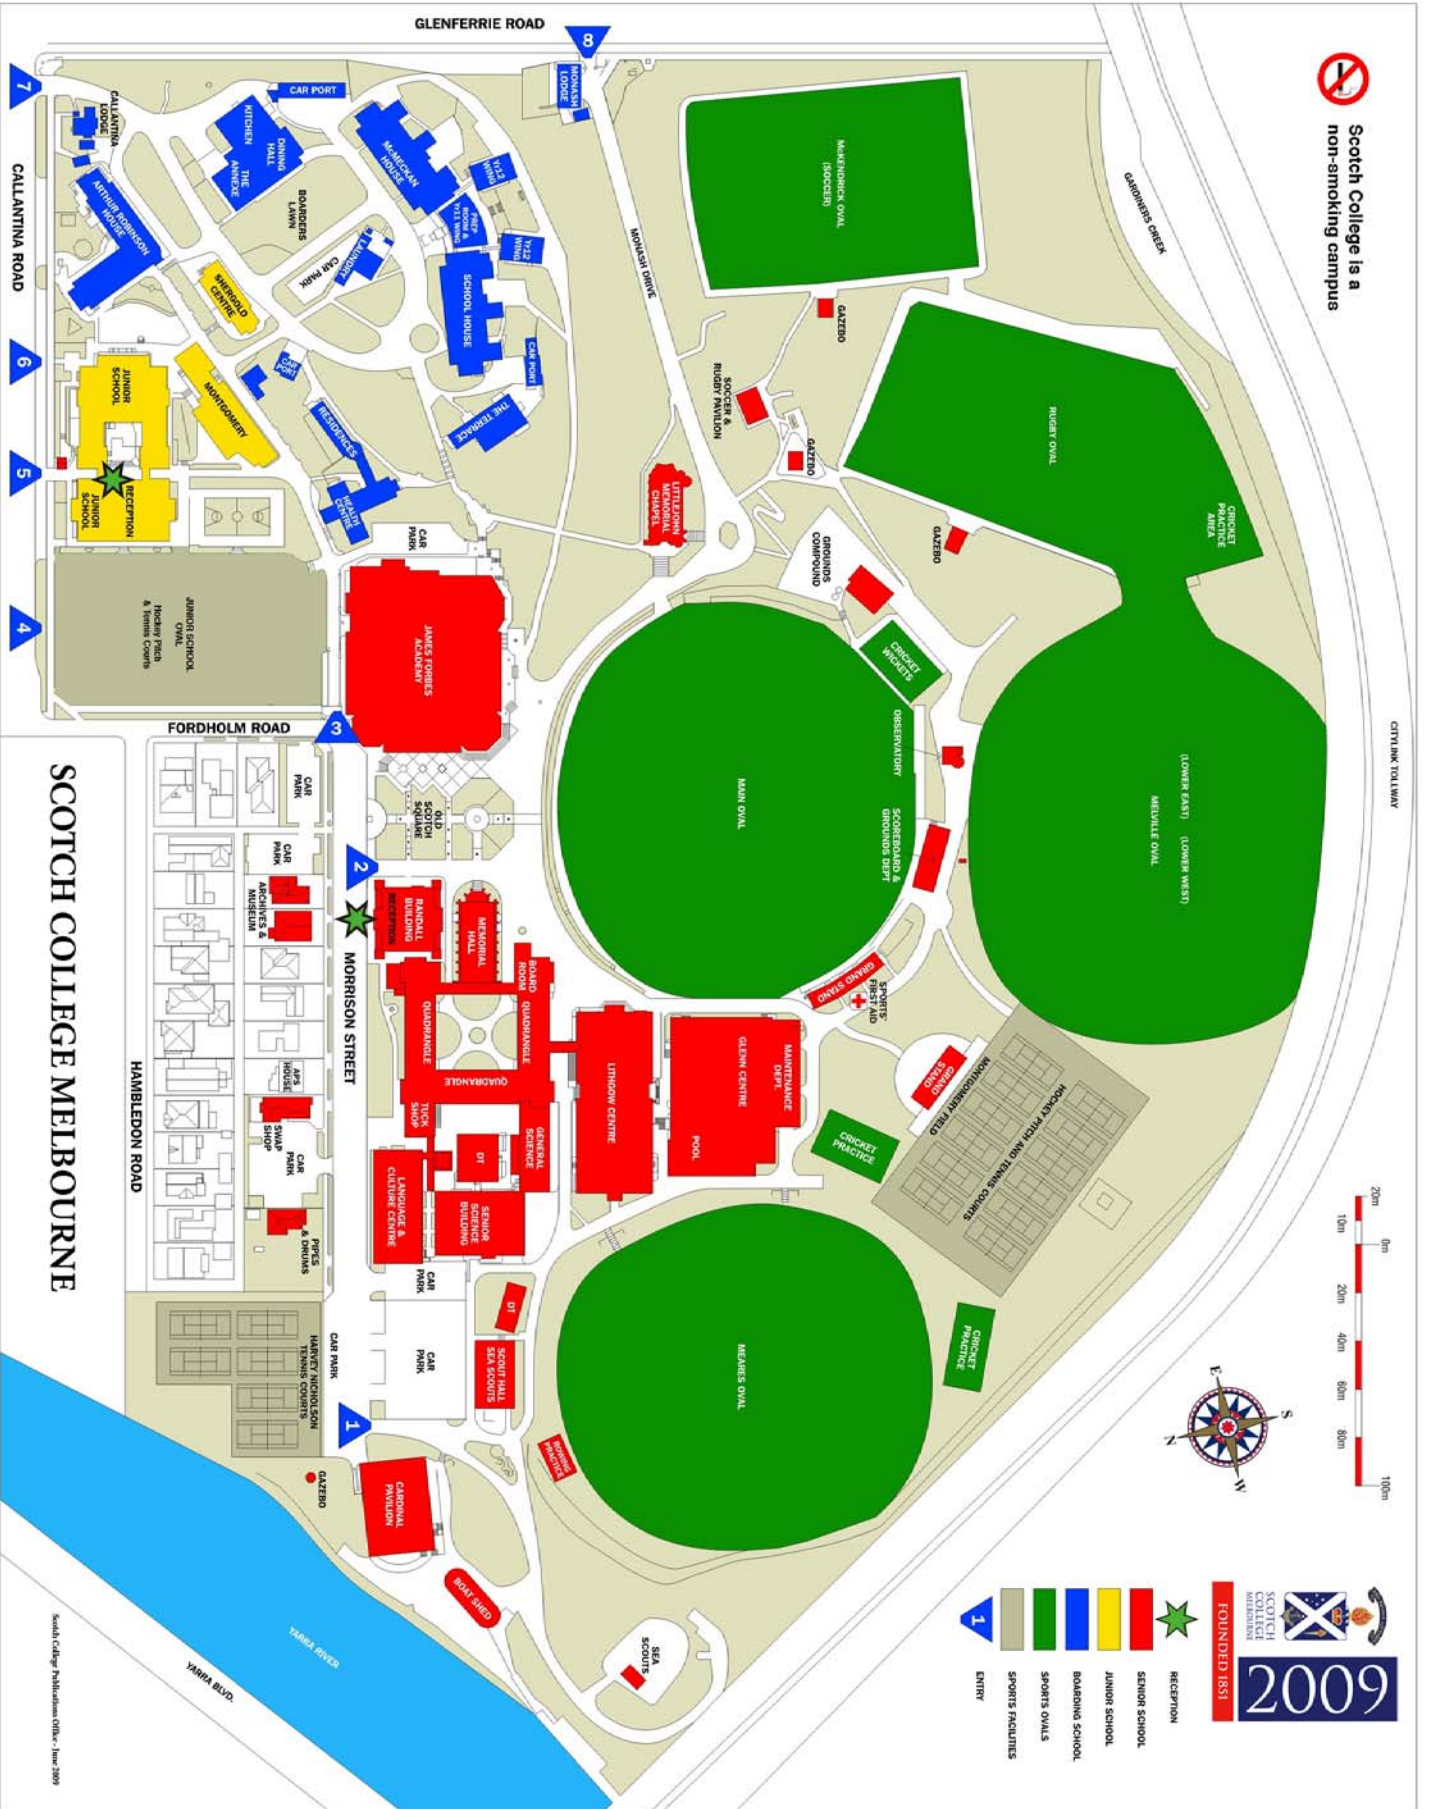

Scotch College is a non-smoking campus

CITYLINK TOLLWAY

2009

- RECEPTION
- SENIOR SCHOOL
- JUNIOR SCHOOL
- BOARDING SCHOOL
- SPORTS OVALS
- SPORTS FACILITIES
- ENTRY

SCOTCH COLLEGE MELBOURNE